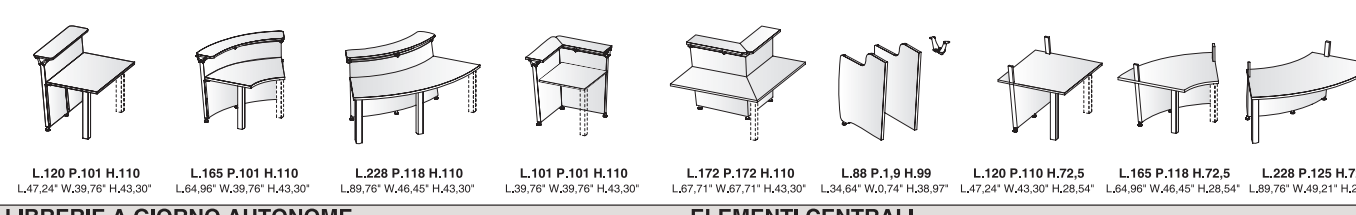

DL 005

Accogliere nel proprio ufficio, un contesto elegante ed armonico.
Welcoming in one's office, both elegant and harmonic.

L'importanza del dettaglio si evidenzia in ogni elemento del nuovo programma Lexus: una sapiente miscela di luci ed ombre che disegnano il nuovo standard dell'ufficio moderno.

The importance given to details is evident in each element of the new programme Lexus: a knowledgeable mix of light and shadow which designs the new standard of the modern office.

01 02 03

Cuoio, alluminio e legno, combinazioni forti, accostate in un ambiente manageriale che esalta la personalità di chi lo vive.

DL 007

BORG inventar & monterig 46 83 34 00 post@borgim.no www.borgim.no

SCRIVANIE PRESIDENZIALI E ALLUNGHI SP. mm 51
Chairman desk - Thickness Desk Top 2,00"

CASSETTIERE E MOBILI DI SERVIZIO
Pedestals and service units

SCRIVANIE DIREZIONALI E ALLUNGHI SP. mm 40
Executive desk - Thickness Desk Top 1,57"

TAVOLI RIUNIONI PRESIDENZIALI SP. mm 51
Chairman meeting desk - Thickness Desk Top 2,00"

TAVOLI RIUNIONI DIREZIONALI SP. mm 40
Executive meeting desk - Thickness Desk Top 1,57"

RECEPTION Piani lavoro SP. mm 40
Reception - Thickness Desk Top and 1,57"

LIBRERIE A GIORNO AUTONOME
Open cabinet units

ELEMENTI CENTRALI
Central units

ELEMENTI LIBRERIE
Cabinet units

0003101 MARZO / MARCH 2009

LEXUS

DELLAROVERE
ENJOY YOUR WORK

BORG inventar & monterig 46 83 34 00 post@borgim.no www.borgim.no