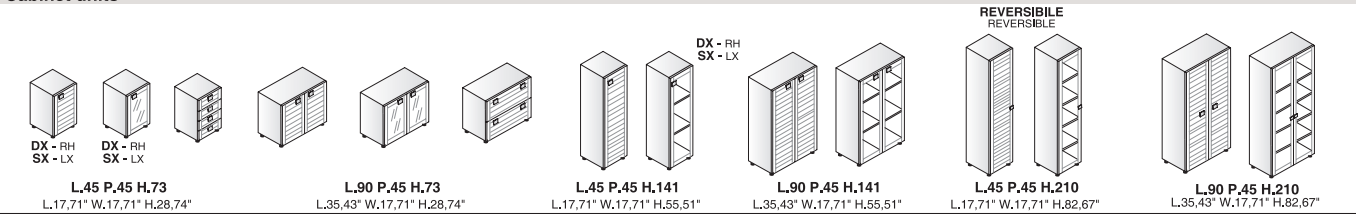

DL 005

Accogliere nel proprio ufficio, un contesto elegante ed armonico.
Welcoming in one's office, both elegant and harmonic.

L'importanza del dettaglio si evidenzia in ogni elemento del nuovo programma Lexus: una sapiente miscela di luci ed ombre che disegnano il nuovo standard dell'ufficio moderno.

The importance given to details is evident in each element of the new programme Lexus: a knowledgeable mix of light and shadow which designs the new standard of the modern office.

01 02 03

Cuoio, alluminio e legno, combinazioni forti, accostate in un ambiente manageriale che esalta la personalità di chi lo vive.

DL 007

BORG inventar & monterig 46 83 34 00 post@borgim.no www.borgim.no

SCRIVANIE PRESIDENZIALI E ALLUNGHI SP. mm 51
Chairman desk - Thickness Desk Top 2,00"

CASSETTIERE E MOBILI DI SERVIZIO
Pedestals and service units

SCRIVANIE DIREZIONALI E ALLUNGHI SP. mm 40
Executive desk - Thickness Desk Top 1,57"

TAVOLI RIUNIONI PRESIDENZIALI SP. mm 51
Chairman meeting desk - Thickness Desk Top 2,00"

TAVOLI RIUNIONI DIREZIONALI SP. mm 40
Executive meeting desk - Thickness Desk Top 1,57"

RECEPTION Piani lavoro SP. mm 40
Reception - Thickness Desk Top and 1,57"

LIBRERIE A GIORNO AUTONOME
Open cabinet units

ELEMENTI CENTRALI
Central units

ELEMENTI LIBRERIE
Cabinet units

0003101 MARZO / MARCH 2009

LEXUS

DELLAROVERE
ENJOY YOUR WORK

BORG inventar & monterig 46 83 34 00 post@borgim.no www.borgim.no