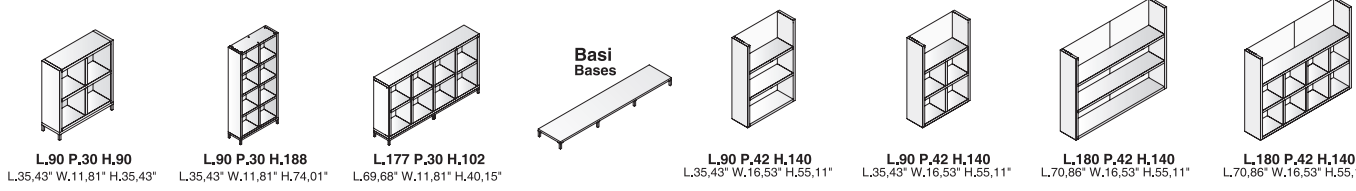

LIBRERIE A GIORNO AUTONOME
Open cabinet units

ELEMENTI CENTRALI
Central units

ELEMENTI LIBRERIE
Cabinet units