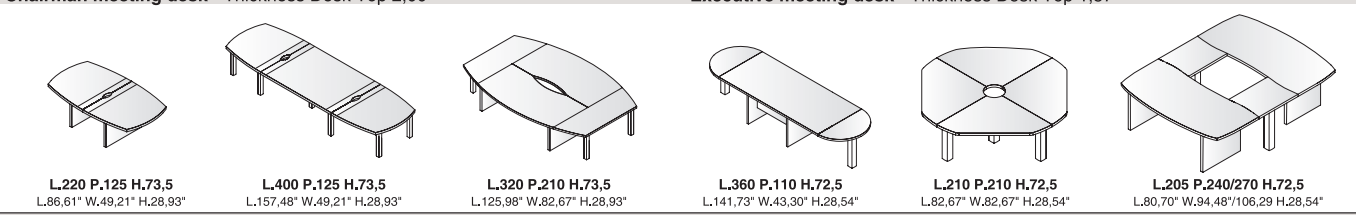

TAVOLI RIUNIONI PRESIDENZIALI SP. mm 51
Chairman meeting desk - Thickness Desk Top 2,00"

TAVOLI RIUNIONI DIREZIONALI SP. mm 40
Executive meeting desk - Thickness Desk Top 1,57"

RECEPTION Piani lavoro SP. mm 40
Reception - Thickness Desk Top and 1,57"