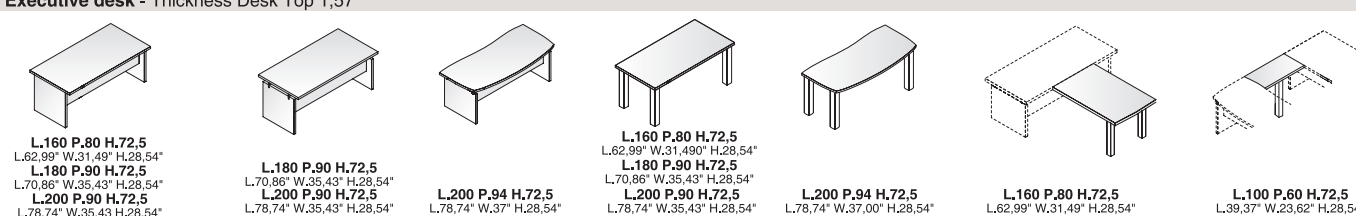

SCRIVANIE DIREZIONALI E ALLUNGHI SP. mm 40
Executive desk - Thickness Desk Top 1,57"